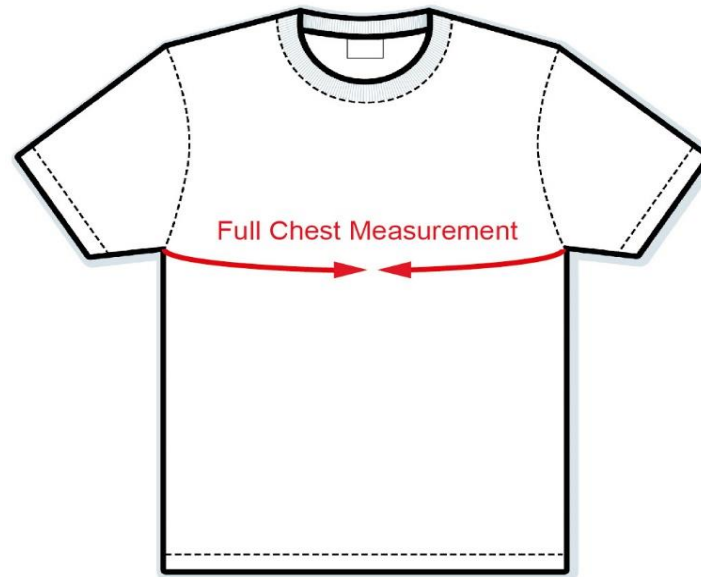

DESA

SPORTSWEAR

COVO CLOTHING - Full chest measurement		
Inches	CM	SIZE
24	60	Youth 6
26	65	Youth 8
28	70	Youth 10
30	75	Youth 12
32	80	Youth 14

34	85	XSmall
36	90	Small
38	95	Medium
40	100	Large
42	105	XLarge
44	110	2XLarge
46	115	3XLarge
48	120	4XLarge

COVO SOCKS	
Size	Shoe
XSmall	5-9
Small	9-2
Medium	2-7
Large	7-11
XLarge	11-15

Teamwear

DESA Sportswear E: sales@desasportswear.com.au PH: 02 6162 0670